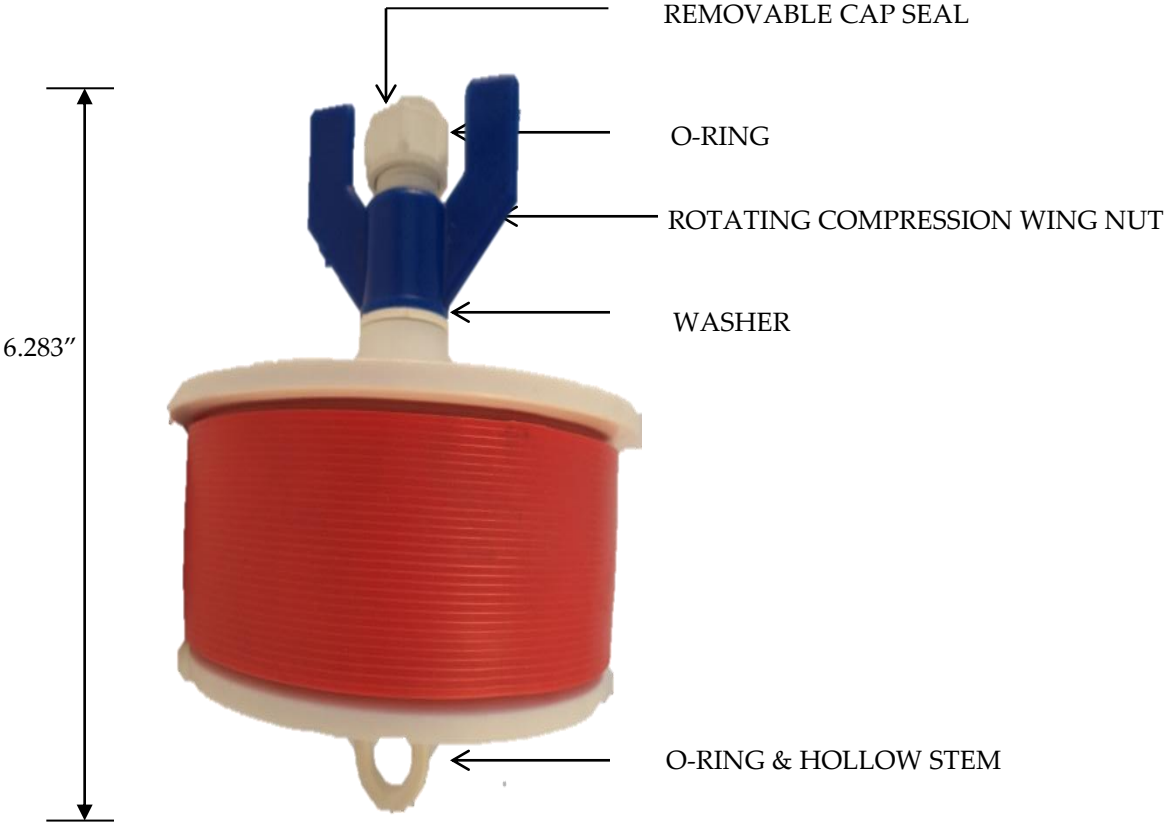

REV	CHANGE	DATE

			
BY: F. GUERRERO	DATE: JUNE 02 2014	DESCR: 5" KWIKIE HOLLOW STEM	SCALE: NONE AN:INCHES
MATERIAL: SEE BOOM	NO. 5120-50		REV. A