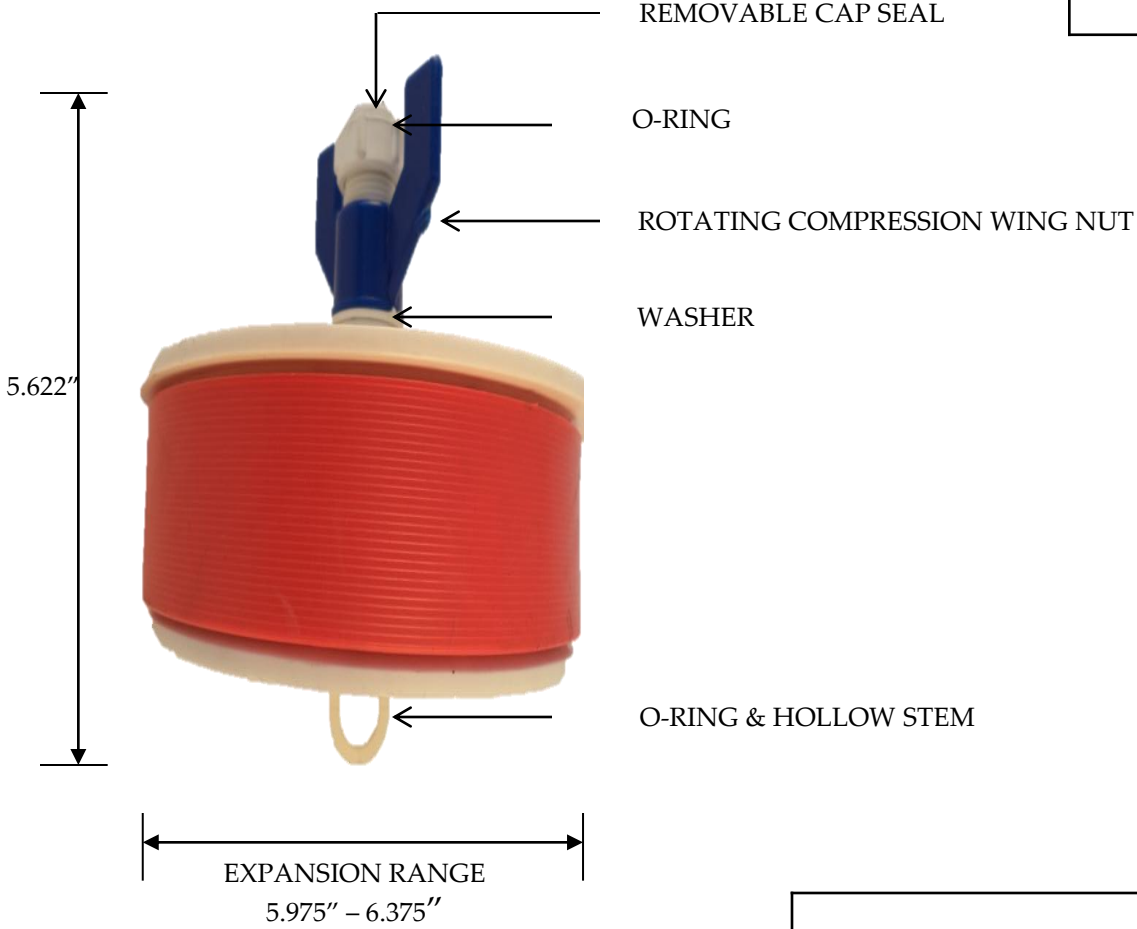

REV	CHANGE	DATE

			
BY: F. GUERRERO	DATE: JUNE 02 2014	DESCR: 6" KWIKIE HOLLOW STEM	SCALE: NONE AN:INCHES
MATERIAL: SEE BOOM	NO. 5120-60		REV. A