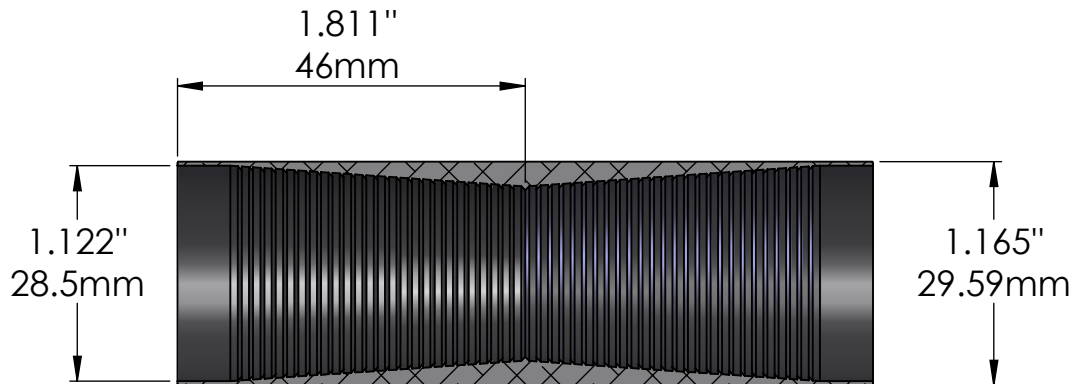

PRODUCT NUM	CONDUIT OUTSIDE DIAM RANGE	COLOR
JM-COU-07CP108U	0.91"-1.08" (23.11mm-27.43mm)	BLACK

SECTION A-A

NOTES:

① Material: Aluminum.

TITLE: 0.75" 20mm, ANODIZED ALUMINUM COUPLER, REVERSE-THREADED JackMoon® PROPRIETARY AND CONFIDENTIAL THE INFORMATION CONTAINED IN THIS DRAWING IS THE SOLE PROPERTY OF <CALAM MANUFACTURING>. ANY REPRODUCTION IN PART OR AS A WHOLE WITHOUT THE WRITTEN PERMISSION OF <CALAM MANUFACTURING> IS PROHIBITED.	DRAWN: A.CAMPAÑA	DATE: 01-14-2021	 www.calam.net	
	DRAWING NUM: ALU-COU-07CP108U	UNLESS OTHERWISE SPECIFIED DIMENSIONS ARE IN INCHES TOLERANCES: X±0.1 X.X±0.01 X.XX±0.005 X.XXX±0.0005		
	REVISION: A	PRODUCT NUMBER: JM-COU-07CP108U		
	SCALE: 1:1	SHEET 1 OF 1		