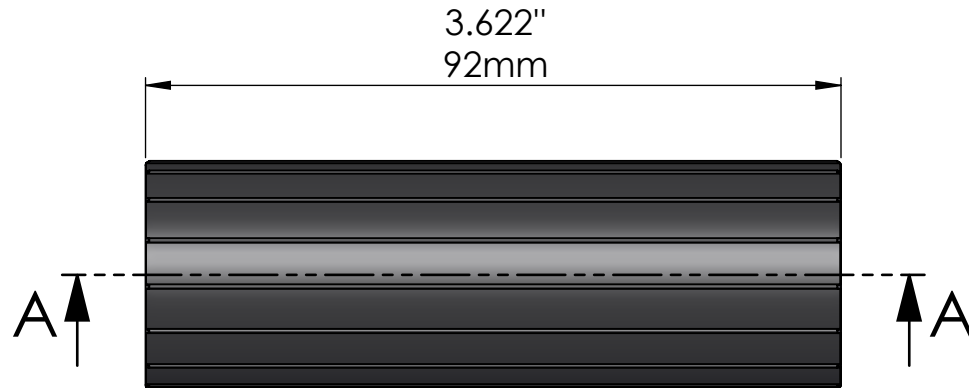

PRODUCT NUM	CONDUIT OUTSIDE DIAM RANGE	COLOR
JM-COU-07CP108U	0.91"-1.08" (23.11mm-27.43mm)	BLACK

SECTION A-A

NOTES:

① Material: Aluminum.

TITLE: 0.75" 20mm, ANODIZED ALUMINUM COUPLER, REVERSE-THREADED JackMoon® PROPRIETARY AND CONFIDENTIAL THE INFORMATION CONTAINED IN THIS DRAWING IS THE SOLE PROPERTY OF <CALAM MANUFACTURING>. ANY REPRODUCTION IN PART OR AS A WHOLE WITHOUT THE WRITTEN PERMISSION OF <CALAM MANUFACTURING> IS PROHIBITED.	DRAWN: A.CAMPAÑA	DATE: 01-14-2021	 www.calam.net	
	DRAWING NUM: ALU-COU-07CP108U	UNLESS OTHERWISE SPECIFIED DIMENSIONS ARE IN INCHES TOLERANCES: X±0.1 X.X±0.01 X.XX±0.005 X.XXX±0.0005		
	REVISION: A	PRODUCT NUMBER: JM-COU-07CP108U		
	SCALE: 1:1	SHEET 1 OF 1		