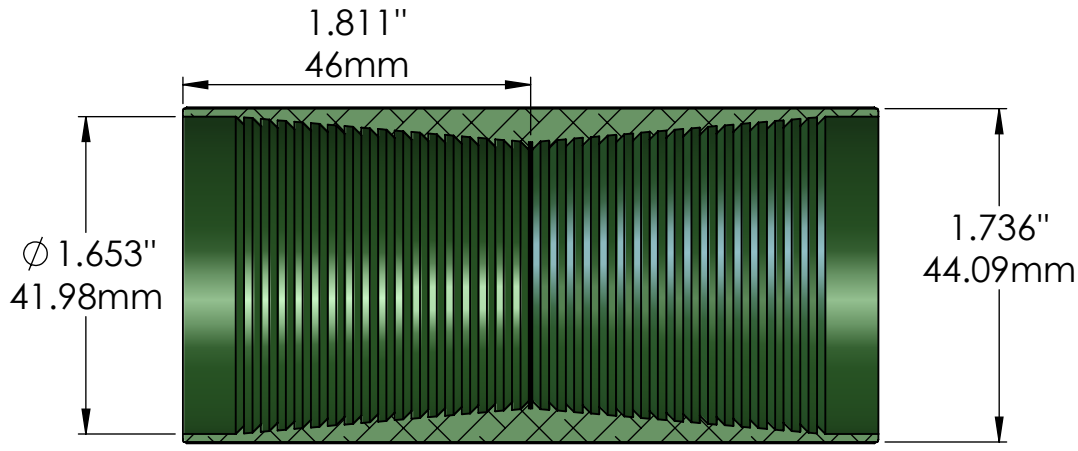

PRODUCT NUM	CONDUIT OUTSIDE DIAM RANGE	COLOR
JM-COU-11CP157U	1.40"-1.57" (35.56mm-39.88mm)	GREEN

SECTION A-A

NOTES:

① Material: Aluminum.

TITLE: 1.125" 29mm, ANODIZED ALUMINUM COUPLER, REVERSE-THREADED JackMoon®		
PROPRIETARY AND CONFIDENTIAL THE INFORMATION CONTAINED IN THIS DRAWING IS THE SOLE PROPERTY OF <CALAM MANUFACTURING>. ANY REPRODUCTION IN PART OR AS A WHOLE WITHOUT THE WRITTEN PERMISSION OF <CALAM MANUFACTURING> IS PROHIBITED.	DRAWN: A.CAMPAÑA	DATE: 01-15-2021
	DRAWING NUM: ALU-COU-11CP157U	UNLESS OTHERWISE SPECIFIED DIMENSIONS ARE IN INCHES TOLERANCES: X±0.1 X.X±0.01 X.XX±0.005 X.XXX±0.0005
	REVISION: A	
	SCALE: 1:1	PRODUCT NUMBER: JM-COU-11CP157U