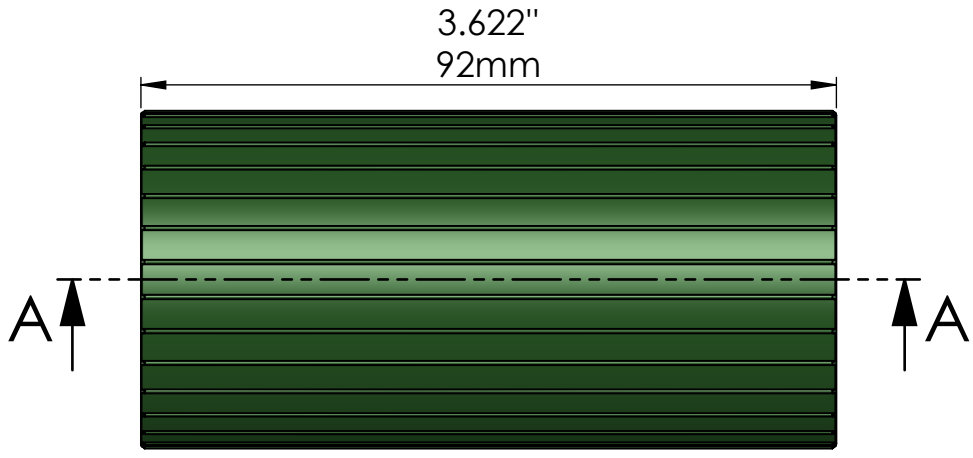

PRODUCT NUM	CONDUIT OUTSIDE DIAM RANGE	COLOR
JM-COU-11CP157U	1.40"-1.57" (35.56mm-39.88mm)	GREEN

SECTION A-A

NOTES:

① Material: Aluminum.

TITLE: 1.125" 29mm, ANODIZED ALUMINUM COUPLER, REVERSE-THREADED JackMoon®		
PROPRIETARY AND CONFIDENTIAL THE INFORMATION CONTAINED IN THIS DRAWING IS THE SOLE PROPERTY OF <CALAM MANUFACTURING>. ANY REPRODUCTION IN PART OR AS A WHOLE WITHOUT THE WRITTEN PERMISSION OF <CALAM MANUFACTURING> IS PROHIBITED.	DRAWN: A.CAMPAÑA	DATE: 01-15-2021
	DRAWING NUM: ALU-COU-11CP157U	UNLESS OTHERWISE SPECIFIED DIMENSIONS ARE IN INCHES TOLERANCES: X±0.1 X.X±0.01 X.XX±0.005 X.XXX±0.0005
	REVISION: A	
	SCALE: 1:1	PRODUCT NUMBER: JM-COU-11CP157U