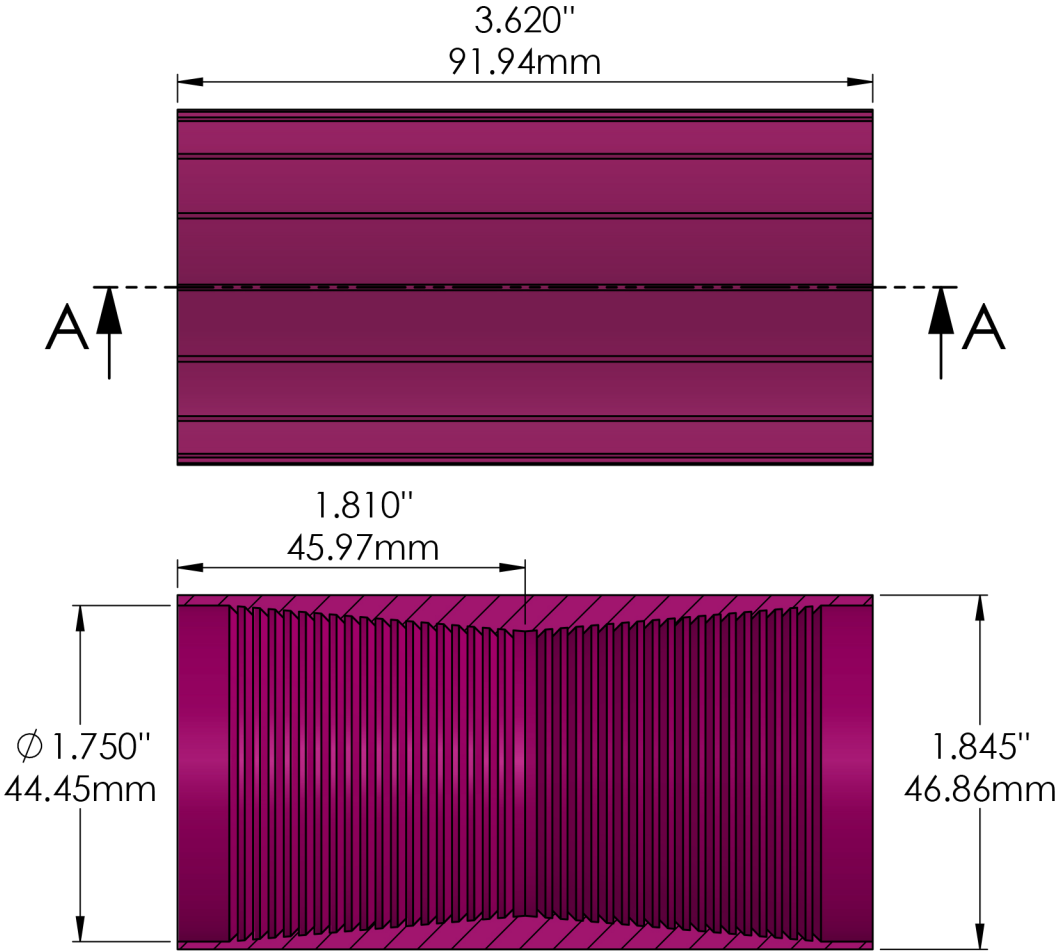

PRODUCT NUM	CONDUIT OUTSIDE DIAM RANGE	COLOR
JM-COU-12CP170U	1.48"-1.70" (37.59mm-43.18mm)	BURGUNDY

SECTION A-A

NOTES:
 1 Material: Aluminum.

TITLE: 1.25" 32mm, ANODIZED ALUMINUM COUPLER, REVERSE-THREADED JackMoon®		
PROPRIETARY AND CONFIDENTIAL THE INFORMATION CONTAINED IN THIS DRAWING IS THE SOLE PROPERTY OF <CALAM MANUFACTURING>. ANY REPRODUCTION IN PART OR AS A WHOLE WITHOUT THE WRITTEN PERMISSION OF <CALAM MANUFACTURING> IS PROHIBITED.	DRAWN A.CAMPAÑA	DATE : 01-15-2021
	DRAWING NUM: ALU-COU-12CP170U	UNLESS OTHERWISE SPECIFIED DIMENSIONS ARE IN INCHES TOLERANCES: X±0.1 X.X±0.01 X.XX±0.005 X.XXX±0.0005
	REVISION: A	PRODUCT NUMBER: JM-COU-12CP170U
SCALE: 1:1	SHEET 1 OF 1	