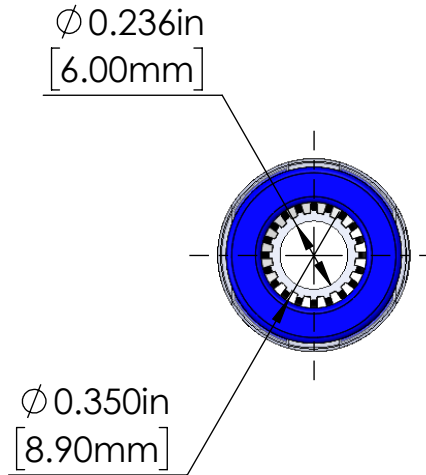

PRODUCT NUMBER	COUPLER SIZE	COLOR
3150-080	8.5/6mm	BLUE

NOTES:

- 1 Material: Polycarbonate
- 2 Material: Nitrile
- 3 Material: Stainless Steel
- 4 Material: Acetal

TITLE	MICRODUCT STRAIGHT COUPLER, 8.5/6mm, BLUE		
PROPRIETARY AND CONFIDENTIAL THE INFORMATION CONTAINED IN THIS DRAWING IS THE SOLE PROPERTY OF CAL AM MANUFACTURING. ANY REPRODUCTION IN PART OR AS A WHOLE WITHOUT THE WRITTEN PERMISSION OF CAL AM MANUFACTURING IS PROHIBITED.	DRAWN	M. STOMA	DATE: 05-11-2023
	DRAWING NO.	3150-080 MKT	UNLESS OTHERWISE SPECIFIED DIMENSIONS ARE IN INCHES TOLERANCES: X±0.1 X.X±0.05 X.XX±0.030 X.XXX±0.020
	REVISION	A	
	SCALE:	3:2	PRODUCT NUMBER: 3150-080
			 www.CalAm.net
			SHEET 1 OF 1