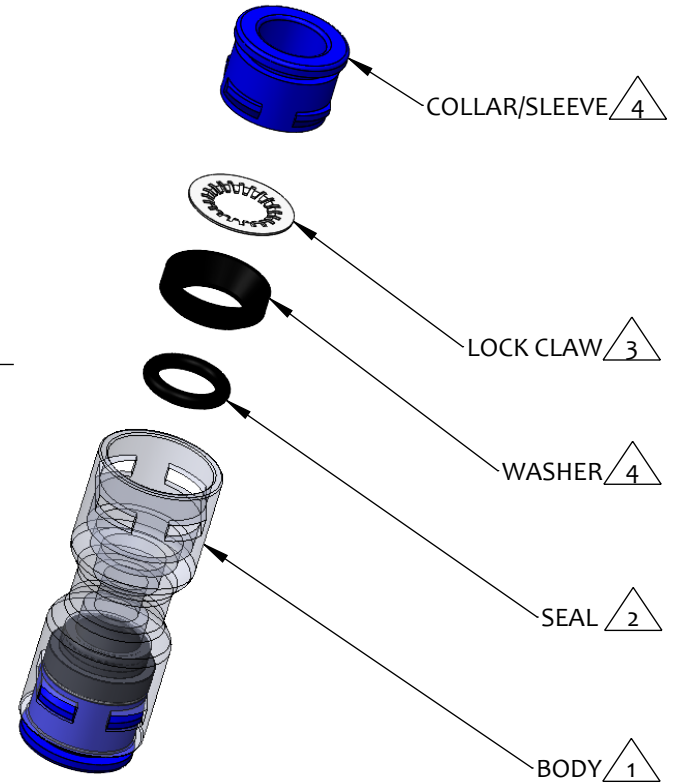

PRODUCT NUMBER	COUPLER SIZE	COLOR
3150-080	8.5/6mm	BLUE

NOTES:

- 1 Material: Polycarbonate
- 2 Material: Nitrile
- 3 Material: Stainless Steel
- 4 Material: Acetal

TITLE	MICRODUCT STRAIGHT COUPLER, 8.5/6mm, BLUE		
PROPRIETARY AND CONFIDENTIAL THE INFORMATION CONTAINED IN THIS DRAWING IS THE SOLE PROPERTY OF CAL AM MANUFACTURING. ANY REPRODUCTION IN PART OR AS A WHOLE WITHOUT THE WRITTEN PERMISSION OF CAL AM MANUFACTURING IS PROHIBITED.	DRAWN	M. STOMA	DATE: 05-11-2023
	DRAWING NO.	3150-080 MKT	UNLESS OTHERWISE SPECIFIED DIMENSIONS ARE IN INCHES TOLERANCES: X±0.1 X.X±0.05 X.XX±0.030 X.XXX±0.020
	REVISION	A	
	SCALE:	3:2	PRODUCT NUMBER: 3150-080
			 www.CalAm.net
			SHEET 1 OF 1