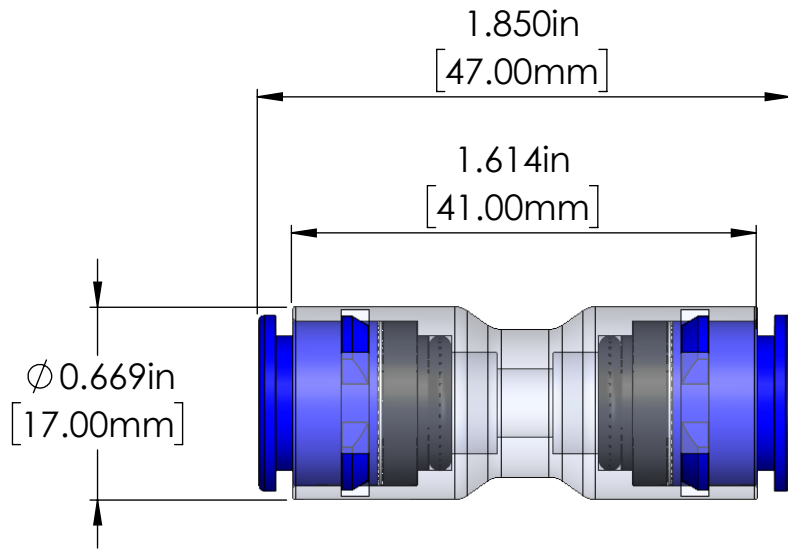

PRODUCT NUMBER	COUPLER SIZE	COLOR
3150-080	8.5/6mm	BLUE

NOTES:

- 1 Material: Polycarbonate
- 2 Material: Nitrile
- 3 Material: Stainless Steel
- 4 Material: Acetal

TITLE	MICRODUCT STRAIGHT COUPLER, 8.5/6mm, BLUE		
PROPRIETARY AND CONFIDENTIAL THE INFORMATION CONTAINED IN THIS DRAWING IS THE SOLE PROPERTY OF CAL AM MANUFACTURING. ANY REPRODUCTION IN PART OR AS A WHOLE WITHOUT THE WRITTEN PERMISSION OF CAL AM MANUFACTURING IS PROHIBITED.	DRAWN	M. STOMA	DATE: 05-11-2023
	DRAWING NO.	3150-080 MKT	UNLESS OTHERWISE SPECIFIED DIMENSIONS ARE IN INCHES TOLERANCES: X±0.1 X.X±0.05 X.XX±0.030 X.XXX±0.020
	REVISION	A	
	SCALE:	3:2	PRODUCT NUMBER: 3150-080
			 www.CalAm.net
			SHEET 1 OF 1