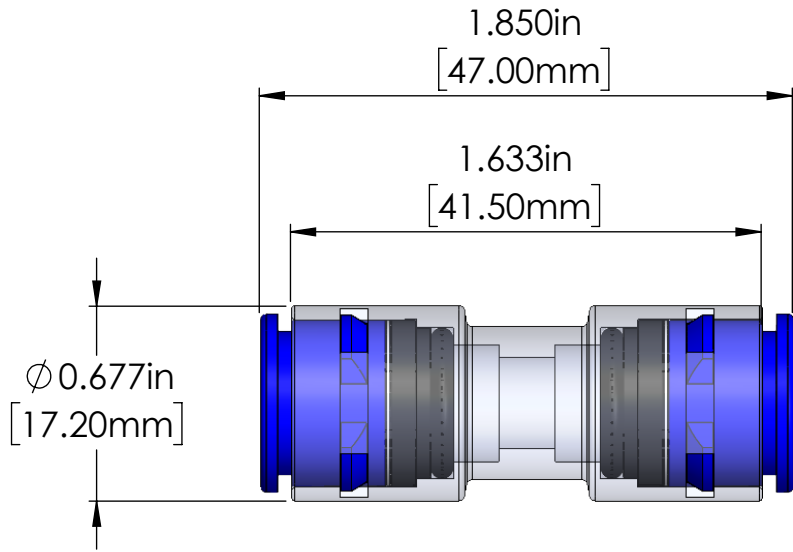

PRODUCT NUMBER	COUPLER SIZE	COLOR
3150-100	10/8mm	BLUE

NOTES:

- 1 Material: Polycarbonate
- 2 Material: Nitrile
- 3 Material: Stainless Steel
- 4 Material: Acetal

TITLE	MICRODUCT STRAIGHT COUPLER, 10/8mm, BLUE		
PROPRIETARY AND CONFIDENTIAL THE INFORMATION CONTAINED IN THIS DRAWING IS THE SOLE PROPERTY OF CAL AM MANUFACTURING. ANY REPRODUCTION IN PART OR AS A WHOLE WITHOUT THE WRITTEN PERMISSION OF CAL AM MANUFACTURING IS PROHIBITED.	DRAWN	M. STOMA	DATE: 06-02-2023
	DRAWING NO.	3150-100 MKT	UNLESS OTHERWISE SPECIFIED DIMENSIONS ARE IN INCHES TOLERANCES: X±0.1 X.X±0.05 X.XX±0.030 X.XXX±0.020
	REVISION	A	
	SCALE:	3:2	PRODUCT NUMBER: 3150-100