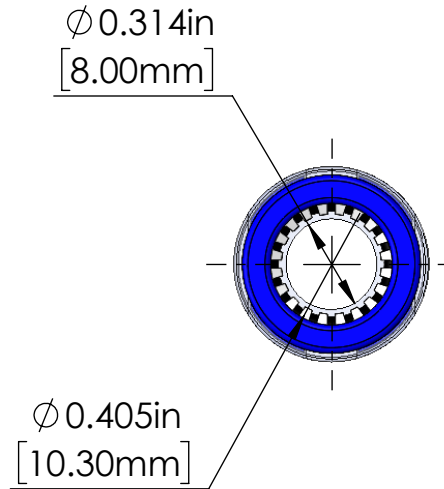

PRODUCT NUMBER	COUPLER SIZE	COLOR
3150-100	10/8mm	BLUE

NOTES:

- 1 Material: Polycarbonate
- 2 Material: Nitrile
- 3 Material: Stainless Steel
- 4 Material: Acetal

TITLE	MICRODUCT STRAIGHT COUPLER, 10/8mm, BLUE		
PROPRIETARY AND CONFIDENTIAL THE INFORMATION CONTAINED IN THIS DRAWING IS THE SOLE PROPERTY OF CAL AM MANUFACTURING. ANY REPRODUCTION IN PART OR AS A WHOLE WITHOUT THE WRITTEN PERMISSION OF CAL AM MANUFACTURING IS PROHIBITED.	DRAWN	M. STOMA	DATE: 06-02-2023
	DRAWING NO.	3150-100 MKT	UNLESS OTHERWISE SPECIFIED DIMENSIONS ARE IN INCHES TOLERANCES: X±0.1 X.X±0.05 X.XX±0.030 X.XXX±0.020
	REVISION	A	
	SCALE:	3:2	PRODUCT NUMBER: 3150-100