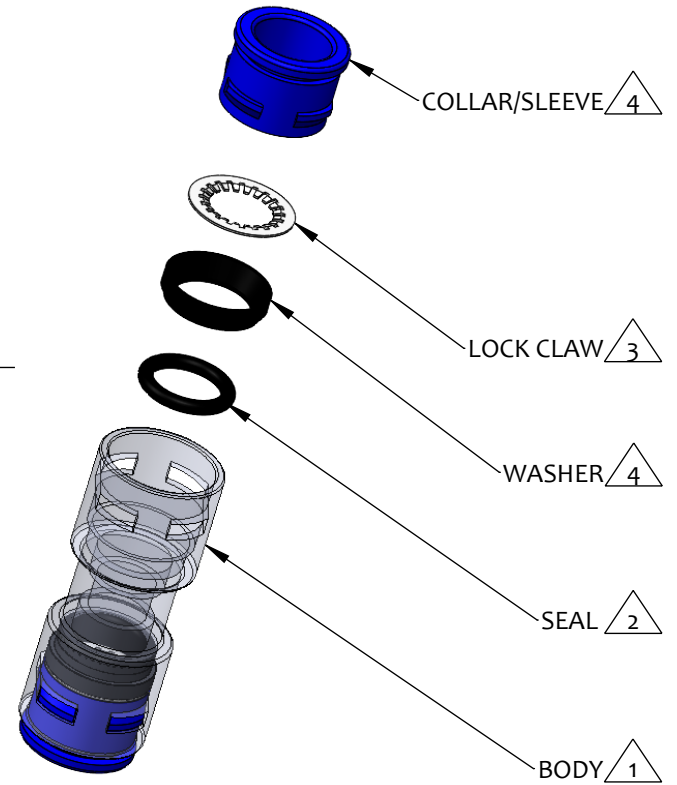

PRODUCT NUMBER	COUPLER SIZE	COLOR
3150-100	10/8mm	BLUE

NOTES:

- 1 Material: Polycarbonate
- 2 Material: Nitrile
- 3 Material: Stainless Steel
- 4 Material: Acetal

TITLE	MICRODUCT STRAIGHT COUPLER, 10/8mm, BLUE		
PROPRIETARY AND CONFIDENTIAL THE INFORMATION CONTAINED IN THIS DRAWING IS THE SOLE PROPERTY OF CAL AM MANUFACTURING. ANY REPRODUCTION IN PART OR AS A WHOLE WITHOUT THE WRITTEN PERMISSION OF CAL AM MANUFACTURING IS PROHIBITED.	DRAWN	M. STOMA	DATE: 06-02-2023
	DRAWING NO.	3150-100 MKT	UNLESS OTHERWISE SPECIFIED DIMENSIONS ARE IN INCHES TOLERANCES: X±0.1 X.X±0.05 X.XX±0.030 X.XXX±0.020
	REVISION	A	
	SCALE:	3:2	PRODUCT NUMBER: 3150-100