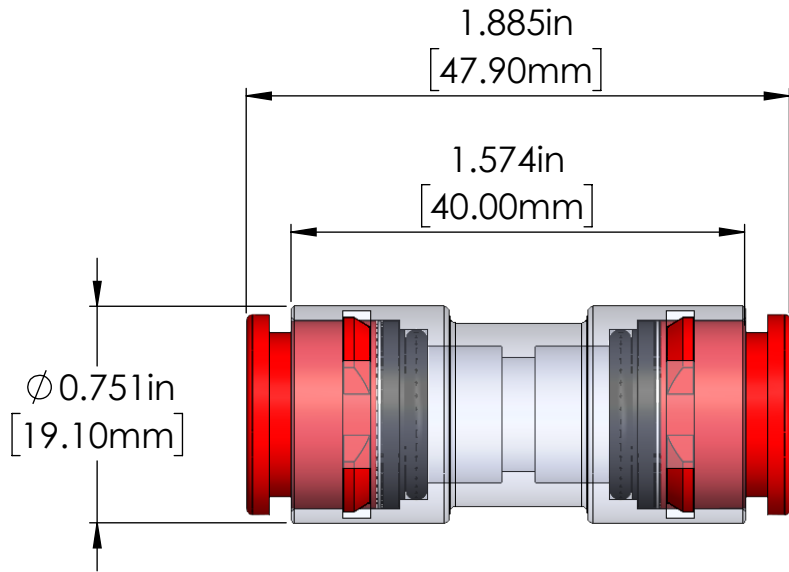

PRODUCT NUMBER	COUPLER SIZE	COLOR
3150-121	12/10mm	RED

NOTES:

- 1 Material: Polycarbonate
- 2 Material: Nitrile
- 3 Material: Stainless Steel
- 4 Material: Acetal

TITLE	MICRODUCT STRAIGHT COUPLER, 12/10mm, RED		
PROPRIETARY AND CONFIDENTIAL THE INFORMATION CONTAINED IN THIS DRAWING IS THE SOLE PROPERTY OF CAL AM MANUFACTURING. ANY REPRODUCTION IN PART OR AS A WHOLE WITHOUT THE WRITTEN PERMISSION OF CAL AM MANUFACTURING IS PROHIBITED.	DRAWN	M. STOMA	DATE: 06-02-2023
	DRAWING NO.	3150-121 MKT	UNLESS OTHERWISE SPECIFIED DIMENSIONS ARE IN INCHES TOLERANCES: X±0.1 X.X±0.05 X.XX±0.030 X.XXX±0.020
	REVISION	A	
	SCALE:	3:2	PRODUCT NUMBER: