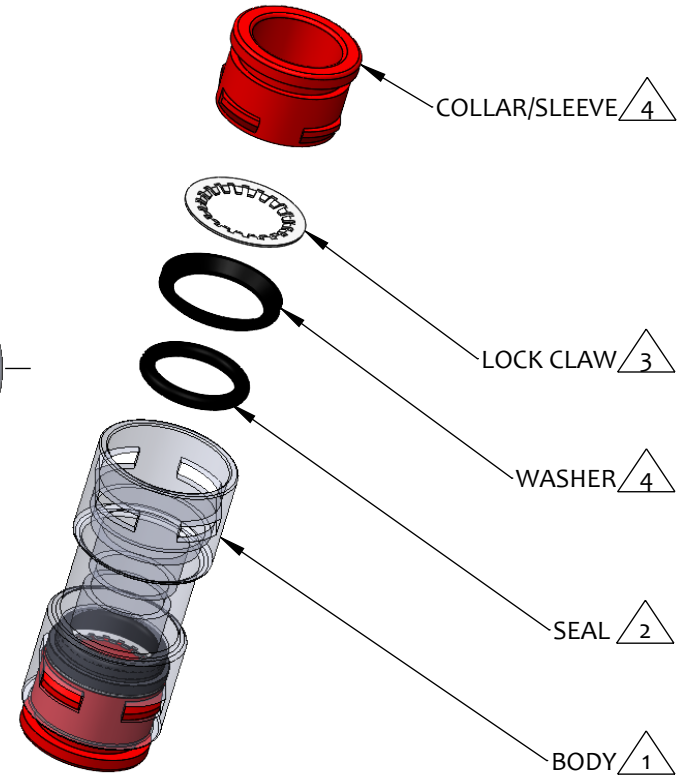

PRODUCT NUMBER	COUPLER SIZE	COLOR
3150-121	12/10mm	RED

NOTES:

- 1 Material: Polycarbonate
- 2 Material: Nitrile
- 3 Material: Stainless Steel
- 4 Material: Acetal

TITLE	MICRODUCT STRAIGHT COUPLER, 12/10mm, RED		
PROPRIETARY AND CONFIDENTIAL THE INFORMATION CONTAINED IN THIS DRAWING IS THE SOLE PROPERTY OF CAL AM MANUFACTURING. ANY REPRODUCTION IN PART OR AS A WHOLE WITHOUT THE WRITTEN PERMISSION OF CAL AM MANUFACTURING IS PROHIBITED.	DRAWN	M. STOMA	DATE: 06-02-2023
	DRAWING NO.	3150-121 MKT	UNLESS OTHERWISE SPECIFIED DIMENSIONS ARE IN INCHES TOLERANCES: X±0.1 X.X±0.05 X.XX±0.030 X.XXX±0.020
	REVISION	A	
	SCALE:	3:2	PRODUCT NUMBER: