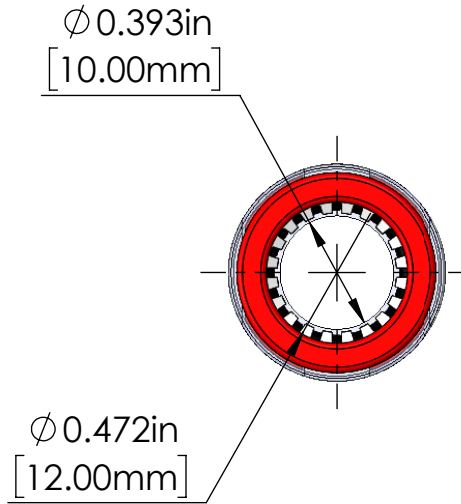

PRODUCT NUMBER	COUPLER SIZE	COLOR
3150-121	12/10mm	RED

NOTES:

- 1 Material: Polycarbonate
- 2 Material: Nitrile
- 3 Material: Stainless Steel
- 4 Material: Acetal

TITLE	MICRODUCT STRAIGHT COUPLER, 12/10mm, RED		
PROPRIETARY AND CONFIDENTIAL THE INFORMATION CONTAINED IN THIS DRAWING IS THE SOLE PROPERTY OF CAL AM MANUFACTURING. ANY REPRODUCTION IN PART OR AS A WHOLE WITHOUT THE WRITTEN PERMISSION OF CAL AM MANUFACTURING IS PROHIBITED.	DRAWN	M. STOMA	DATE: 06-02-2023
	DRAWING NO.	3150-121 MKT	UNLESS OTHERWISE SPECIFIED DIMENSIONS ARE IN INCHES TOLERANCES: X±0.1 X.X±0.05 X.XX±0.030 X.XXX±0.020
	REVISION	A	
	SCALE:	3:2	PRODUCT NUMBER: