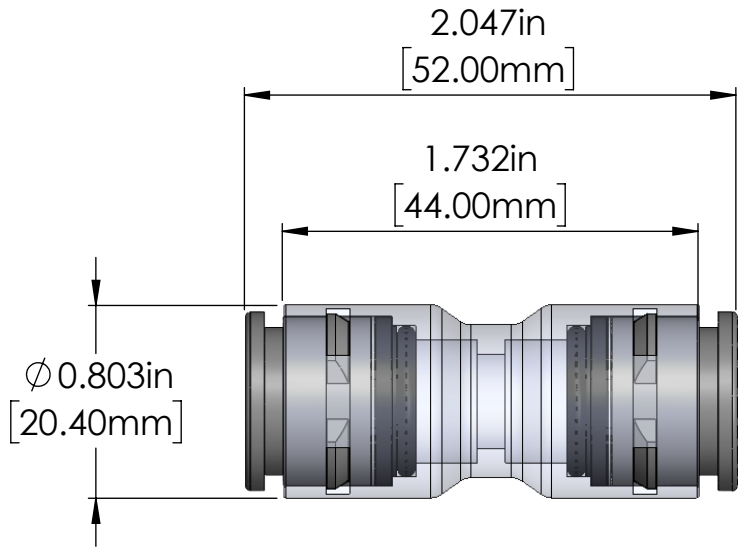

PRODUCT NUMBER	COUPLER SIZE	COLOR
3150-122	12.7/10mm	GREY

NOTES:

- 1 Material: Polycarbonate
- 2 Material: Nitrile
- 3 Material: Stainless Steel
- 4 Material: Acetal

TITLE	MICRODUCT STRAIGHT COUPLER, 12.7/10mm, GREY		
<b>PROPRIETARY AND CONFIDENTIAL</b> THE INFORMATION CONTAINED IN THIS DRAWING IS THE SOLE PROPERTY OF CAL AM MANUFACTURING. ANY REPRODUCTION IN PART OR AS A WHOLE WITHOUT THE WRITTEN PERMISSION OF CAL AM MANUFACTURING IS PROHIBITED.	DRAWN	M. STOMA	DATE: 06-02-2023
	DRAWING NO.	3150-122 MKT	UNLESS OTHERWISE SPECIFIED DIMENSIONS ARE IN INCHES TOLERANCES: X±0.1      X.X±0.05 X.XX±0.030    X.XXX±0.020
	REVISION	A	
	SCALE:	3:2	PRODUCT NUMBER: