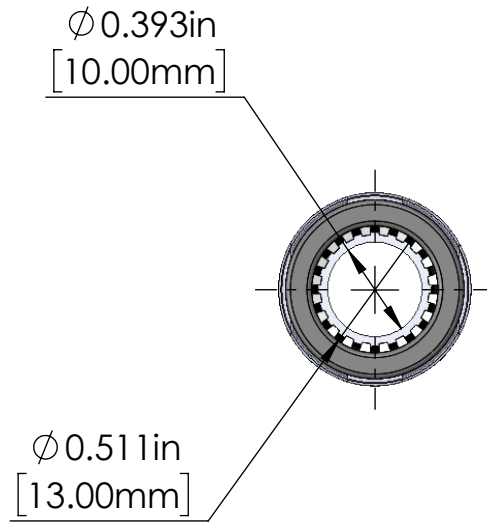

PRODUCT NUMBER	COUPLER SIZE	COLOR
3150-122	12.7/10mm	GREY

NOTES:

- 1 Material: Polycarbonate
- 2 Material: Nitrile
- 3 Material: Stainless Steel
- 4 Material: Acetal

TITLE	MICRODUCT STRAIGHT COUPLER, 12.7/10mm, GREY		
<b>PROPRIETARY AND CONFIDENTIAL</b> THE INFORMATION CONTAINED IN THIS DRAWING IS THE SOLE PROPERTY OF CAL AM MANUFACTURING. ANY REPRODUCTION IN PART OR AS A WHOLE WITHOUT THE WRITTEN PERMISSION OF CAL AM MANUFACTURING IS PROHIBITED.	DRAWN	M. STOMA	DATE: 06-02-2023
	DRAWING NO.	3150-122 MKT	UNLESS OTHERWISE SPECIFIED DIMENSIONS ARE IN INCHES TOLERANCES: X±0.1      X.X±0.05 X.XX±0.030    X.XXX±0.020
	REVISION	A	
	SCALE:	3:2	PRODUCT NUMBER: