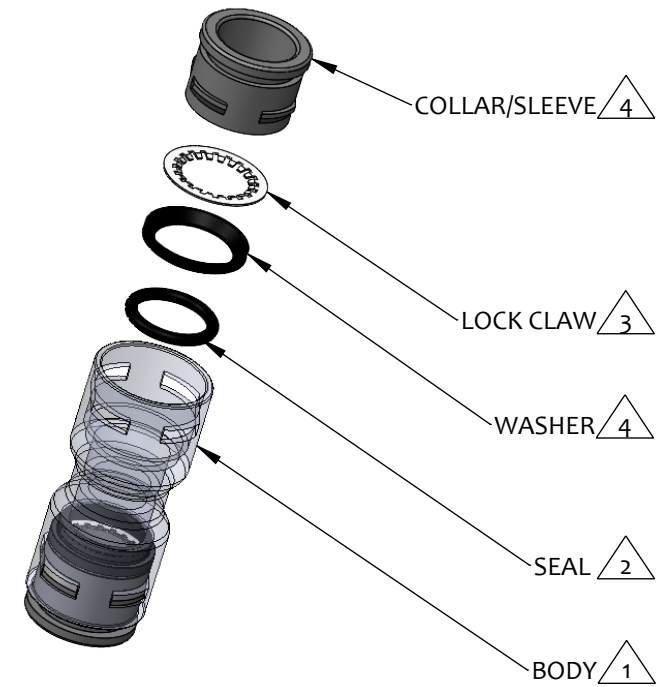

PRODUCT NUMBER	COUPLER SIZE	COLOR
3150-122	12.7/10mm	GREY

NOTES:

- 1 Material: Polycarbonate
- 2 Material: Nitrile
- 3 Material: Stainless Steel
- 4 Material: Acetal

TITLE	MICRODUCT STRAIGHT COUPLER, 12.7/10mm, GREY		
<b>PROPRIETARY AND CONFIDENTIAL</b> THE INFORMATION CONTAINED IN THIS DRAWING IS THE SOLE PROPERTY OF CAL AM MANUFACTURING. ANY REPRODUCTION IN PART OR AS A WHOLE WITHOUT THE WRITTEN PERMISSION OF CAL AM MANUFACTURING IS PROHIBITED.	DRAWN	M. STOMA	DATE: 06-02-2023
	DRAWING NO.	3150-122 MKT	UNLESS OTHERWISE SPECIFIED DIMENSIONS ARE IN INCHES TOLERANCES: X±0.1      X.X±0.05 X.XX±0.030    X.XXX±0.020
	REVISION	A	
	SCALE:	3:2	PRODUCT NUMBER: