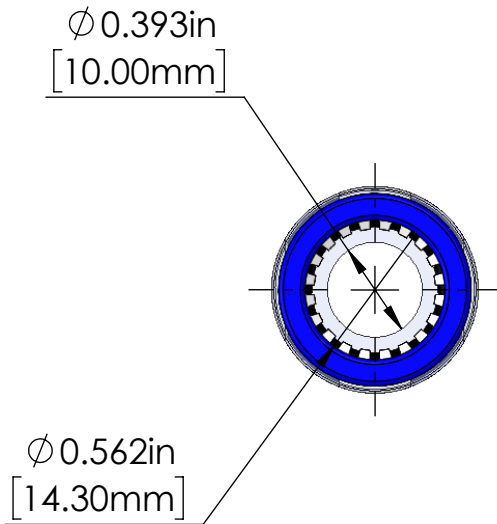

PRODUCT NUMBER	COUPLER SIZE	COLOR
3150-140	14/10mm	BLUE

NOTES:

- 1 Material: Polycarbonate
- 2 Material: Nitrile
- 3 Material: Stainless Steel
- 4 Material: Acetal

TITLE	MICRODUCT STRAIGHT COUPLER, 14/10mm, BLUE		
PROPRIETARY AND CONFIDENTIAL THE INFORMATION CONTAINED IN THIS DRAWING IS THE SOLE PROPERTY OF CAL AM MANUFACTURING. ANY REPRODUCTION IN PART OR AS A WHOLE WITHOUT THE WRITTEN PERMISSION OF CAL AM MANUFACTURING IS PROHIBITED.	DRAWN	M. STOMA	DATE: 06-02-2023
	DRAWING NO.	3150-140 MKT	UNLESS OTHERWISE SPECIFIED DIMENSIONS ARE IN INCHES TOLERANCES: X±0.1 X.X±0.05 X.XX±0.030 X.XXX±0.020
	REVISION	A	
	SCALE:	5:4	PRODUCT NUMBER: