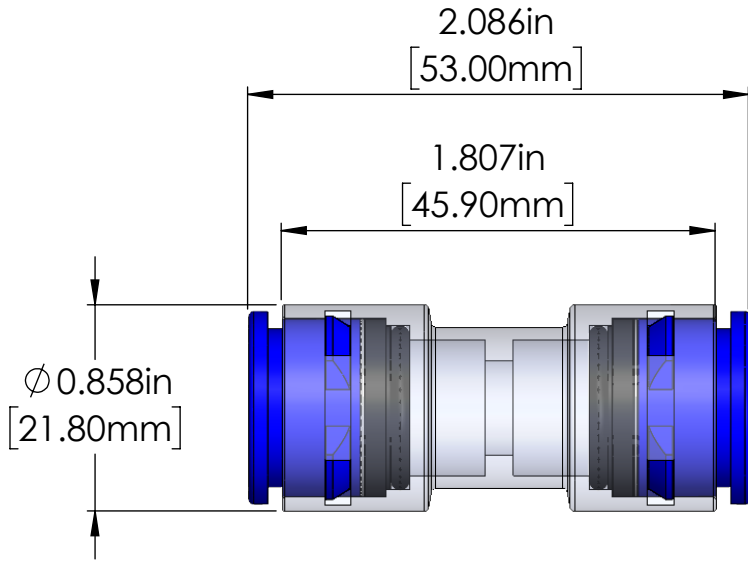

PRODUCT NUMBER	COUPLER SIZE	COLOR
3150-140	14/10mm	BLUE

NOTES:

- 1 Material: Polycarbonate
- 2 Material: Nitrile
- 3 Material: Stainless Steel
- 4 Material: Acetal

TITLE	MICRODUCT STRAIGHT COUPLER, 14/10mm, BLUE		
PROPRIETARY AND CONFIDENTIAL THE INFORMATION CONTAINED IN THIS DRAWING IS THE SOLE PROPERTY OF CAL AM MANUFACTURING. ANY REPRODUCTION IN PART OR AS A WHOLE WITHOUT THE WRITTEN PERMISSION OF CAL AM MANUFACTURING IS PROHIBITED.	DRAWN	M. STOMA	DATE: 06-02-2023
	DRAWING NO.	3150-140 MKT	UNLESS OTHERWISE SPECIFIED DIMENSIONS ARE IN INCHES TOLERANCES: X±0.1 X.X±0.05 X.XX±0.030 X.XXX±0.020
	REVISION	A	
	SCALE:	5:4	PRODUCT NUMBER: