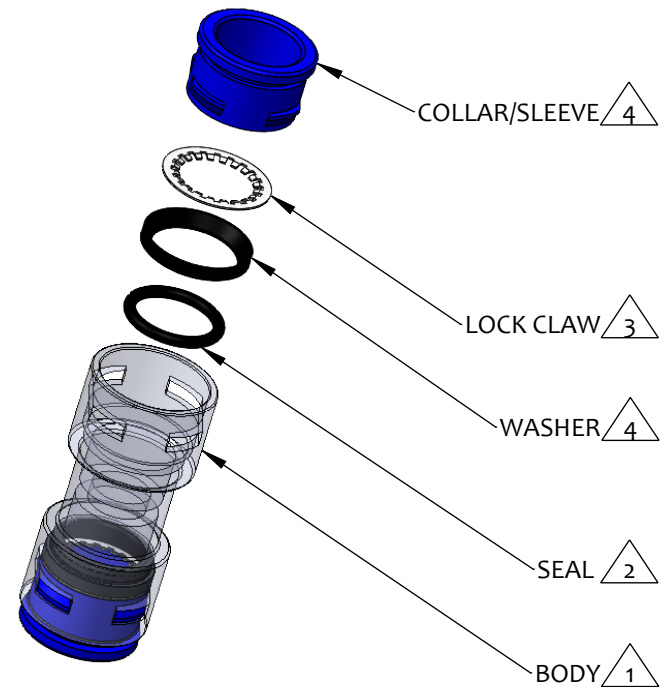

PRODUCT NUMBER	COUPLER SIZE	COLOR
3150-140	14/10mm	BLUE

NOTES:

- 1 Material: Polycarbonate
- 2 Material: Nitrile
- 3 Material: Stainless Steel
- 4 Material: Acetal

TITLE	MICRODUCT STRAIGHT COUPLER, 14/10mm, BLUE		
PROPRIETARY AND CONFIDENTIAL THE INFORMATION CONTAINED IN THIS DRAWING IS THE SOLE PROPERTY OF CAL AM MANUFACTURING. ANY REPRODUCTION IN PART OR AS A WHOLE WITHOUT THE WRITTEN PERMISSION OF CAL AM MANUFACTURING IS PROHIBITED.	DRAWN	M. STOMA	DATE: 06-02-2023
	DRAWING NO.	3150-140 MKT	UNLESS OTHERWISE SPECIFIED DIMENSIONS ARE IN INCHES TOLERANCES: X±0.1 X.X±0.05 X.XX±0.030 X.XXX±0.020
	REVISION	A	
	SCALE:	5:4	PRODUCT NUMBER: