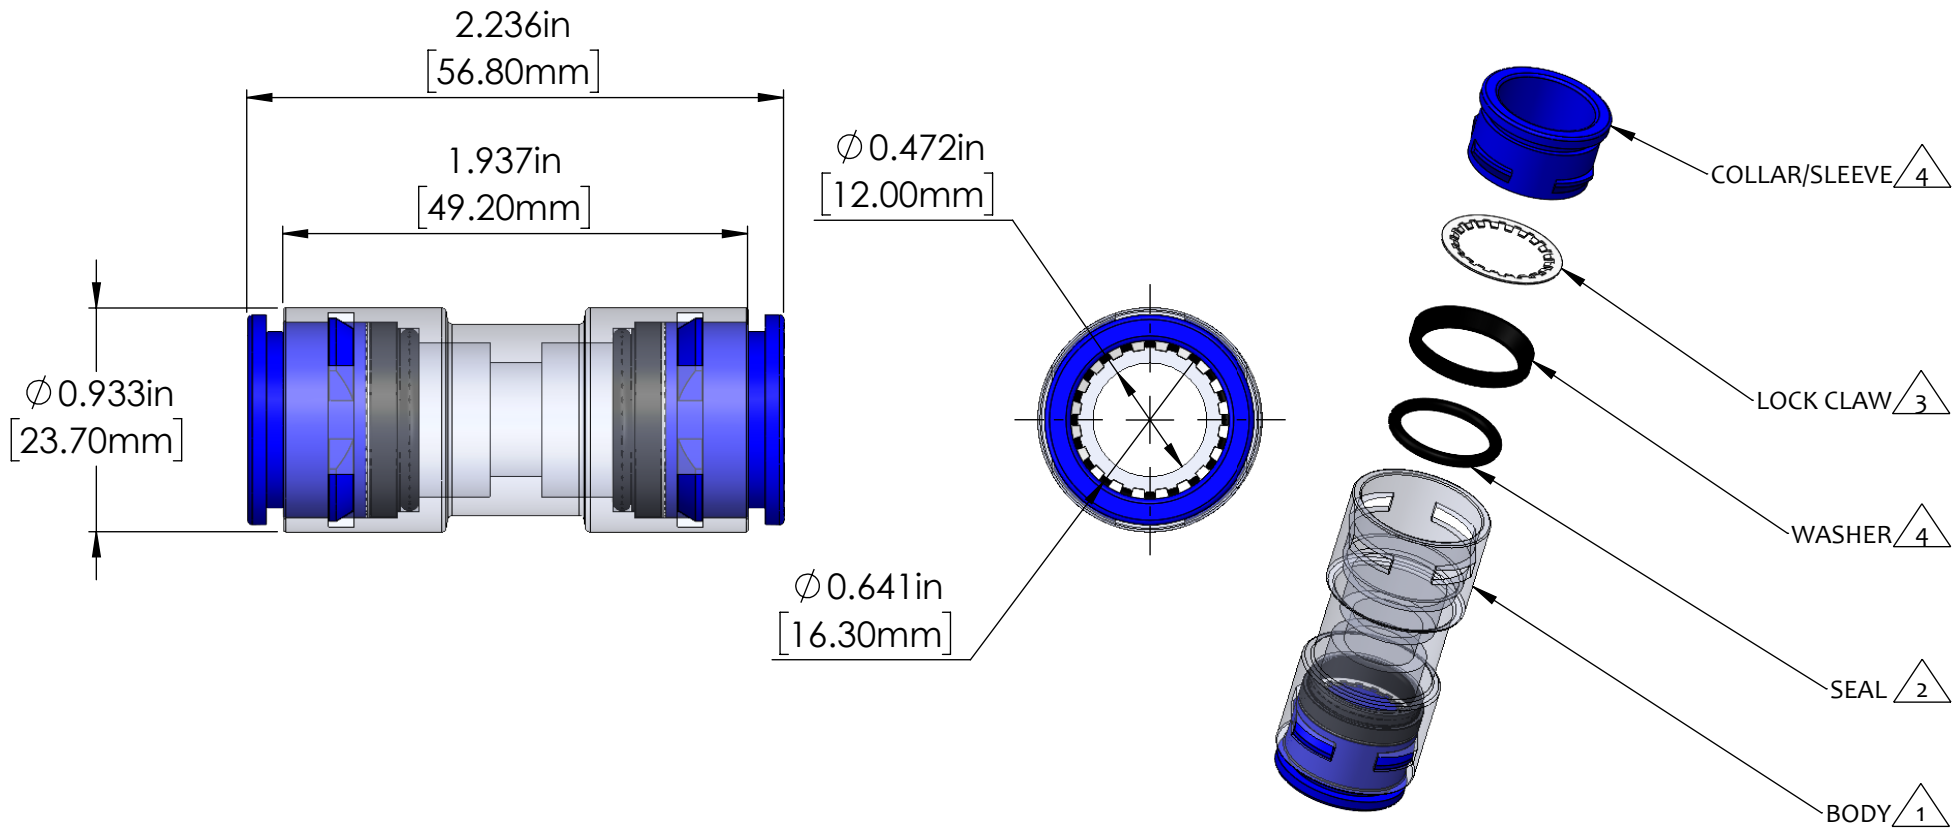

PRODUCT NUMBER	COUPLER SIZE	COLOR
3150-160	16/12mm	BLUE

NOTES:

- 1 Material: Polycarbonate
- 2 Material: Nitrile
- 3 Material: Stainless Steel
- 4 Material: Acetal

TITLE	MICRODUCT STRAIGHT COUPLER, 16/12mm, BLUE			 www.CalAm.net	
PROPRIETARY AND CONFIDENTIAL THE INFORMATION CONTAINED IN THIS DRAWING IS THE SOLE PROPERTY OF CAL AM MANUFACTURING. ANY REPRODUCTION IN PART OR AS A WHOLE WITHOUT THE WRITTEN PERMISSION OF CAL AM MANUFACTURING IS PROHIBITED.	DRAWN	M. STOMA	DATE:		06-02-2023
	DRAWING NO.	3150-160 MKT	UNLESS OTHERWISE SPECIFIED DIMENSIONS ARE IN INCHES TOLERANCES:		
	REVISION	A	X±0.1		X.X±0.05
			X.XX±0.030		X.XXX±0.020
SCALE:	5:4	PRODUCT NUMBER:	3150-160		
				SHEET 1 OF 1	