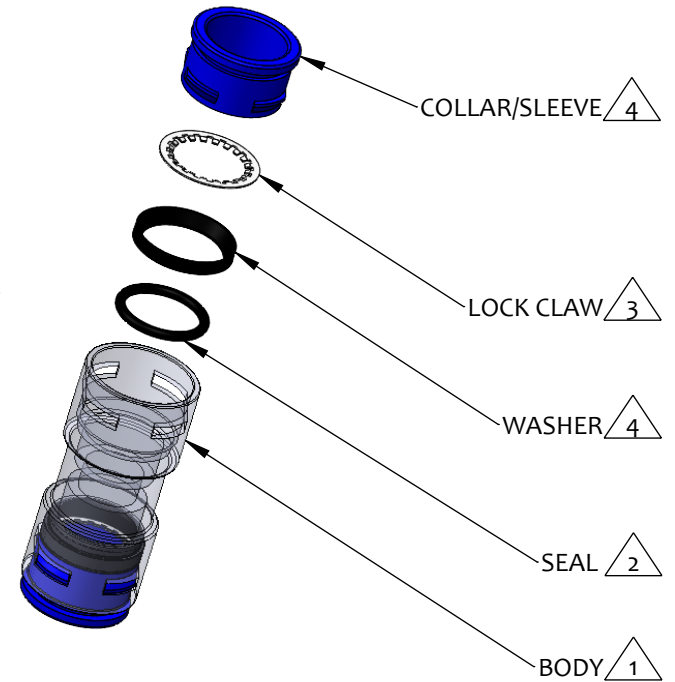

PRODUCT NUMBER	COUPLER SIZE	COLOR
3150-180	18/14mm	BLUE

NOTES:

- 1 Material: Polycarbonate
- 2 Material: Nitrile
- 3 Material: Stainless Steel
- 4 Material: Acetal

TITLE	MICRODUCT STRAIGHT COUPLER, 18/14mm, BLUE		
PROPRIETARY AND CONFIDENTIAL THE INFORMATION CONTAINED IN THIS DRAWING IS THE SOLE PROPERTY OF CAL AM MANUFACTURING. ANY REPRODUCTION IN PART OR AS A WHOLE WITHOUT THE WRITTEN PERMISSION OF CAL AM MANUFACTURING IS PROHIBITED.	DRAWN	M. STOMA	DATE: 06-02-2023
	DRAWING NO.	3150-180 MKT	UNLESS OTHERWISE SPECIFIED DIMENSIONS ARE IN INCHES TOLERANCES: X±0.1 X.X±0.05 X.XX±0.030 X.XXX±0.020
	REVISION	A	
	SCALE:	1:1	PRODUCT NUMBER: 3150-180
			 www.CalAm.net
			SHEET 1 OF 1