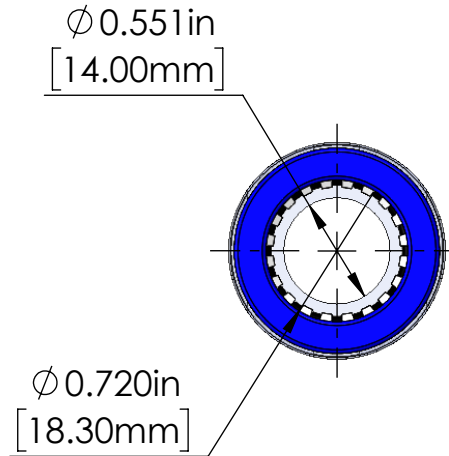

PRODUCT NUMBER	COUPLER SIZE	COLOR
3150-180	18/14mm	BLUE

NOTES:

- 1 Material: Polycarbonate
- 2 Material: Nitrile
- 3 Material: Stainless Steel
- 4 Material: Acetal

TITLE	MICRODUCT STRAIGHT COUPLER, 18/14mm, BLUE		
PROPRIETARY AND CONFIDENTIAL THE INFORMATION CONTAINED IN THIS DRAWING IS THE SOLE PROPERTY OF CAL AM MANUFACTURING. ANY REPRODUCTION IN PART OR AS A WHOLE WITHOUT THE WRITTEN PERMISSION OF CAL AM MANUFACTURING IS PROHIBITED.	DRAWN	M. STOMA	DATE: 06-02-2023
	DRAWING NO.	3150-180 MKT	UNLESS OTHERWISE SPECIFIED DIMENSIONS ARE IN INCHES TOLERANCES: X±0.1 X.X±0.05 X.XX±0.030 X.XXX±0.020
	REVISION	A	
	SCALE:	1:1	PRODUCT NUMBER: 3150-180
			 www.CalAm.net
			SHEET 1 OF 1