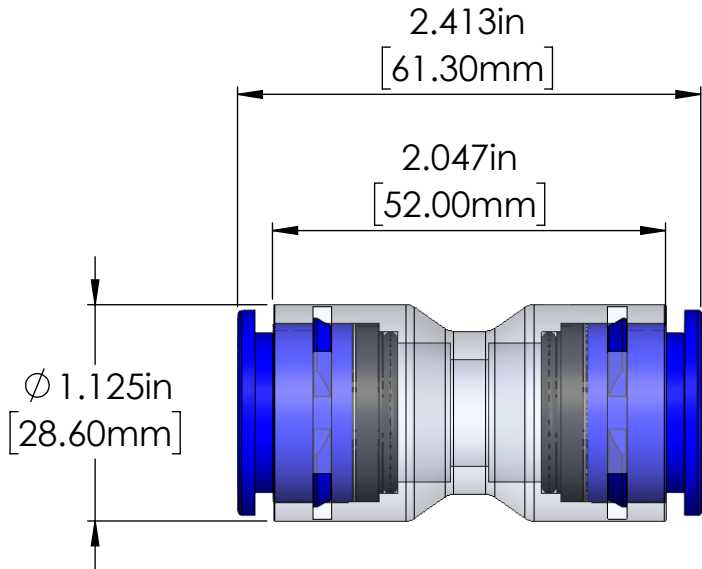

PRODUCT NUMBER	COUPLER SIZE	COLOR
3150-180	18/14mm	BLUE

NOTES:

- 1 Material: Polycarbonate
- 2 Material: Nitrile
- 3 Material: Stainless Steel
- 4 Material: Acetal

TITLE	MICRODUCT STRAIGHT COUPLER, 18/14mm, BLUE		
PROPRIETARY AND CONFIDENTIAL THE INFORMATION CONTAINED IN THIS DRAWING IS THE SOLE PROPERTY OF CAL AM MANUFACTURING. ANY REPRODUCTION IN PART OR AS A WHOLE WITHOUT THE WRITTEN PERMISSION OF CAL AM MANUFACTURING IS PROHIBITED.	DRAWN	M. STOMA	DATE: 06-02-2023
	DRAWING NO.	3150-180 MKT	UNLESS OTHERWISE SPECIFIED DIMENSIONS ARE IN INCHES TOLERANCES: X±0.1 X.X±0.05 X.XX±0.030 X.XXX±0.020
	REVISION	A	
	SCALE:	1:1	PRODUCT NUMBER: 3150-180
			 www.CalAm.net
			SHEET 1 OF 1